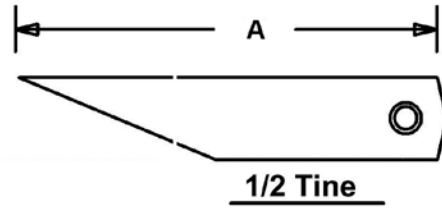

CERAMIC FIBER MODULE ANCHOR

Note - All Parts 1/8" x 5/8"

1/2 Tine

Tine

L Bracket

Oversize
For Tine

Stud Weld

REFRACTORY ANCHORS, INC.