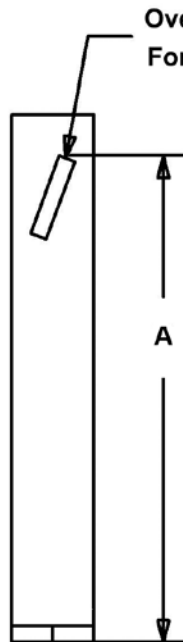

CERAMIC FIBER MODULE ANCHOR

Note - All Parts 1/8" x 5/8"

1/2 Tine

Tine

L Bracket

Oversize
For Tine

Stud Weld

REFRACTORY ANCHORS, INC.