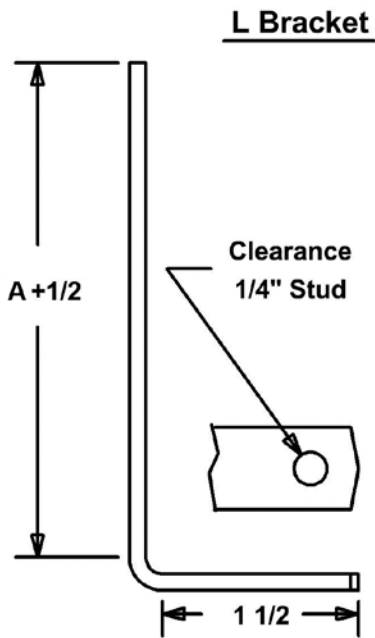

CERAMIC FIBER MODULE ANCHOR

Note - All Parts 1/8" x 5/8"

1/2 Tine

Tine

L Bracket

Oversize
For Tine

Stud Weld

REFRACTORY ANCHORS, INC.