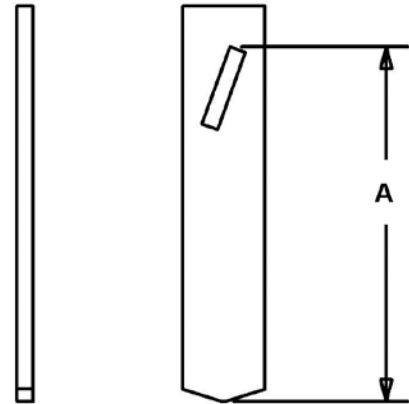

CERAMIC FIBER MODULE ANCHOR

Note - All Parts 1/8" x 5/8"

1/2 Tine

Tine

L Bracket

Oversize
For Tine

Stud Weld

REFRACTORY ANCHORS, INC.