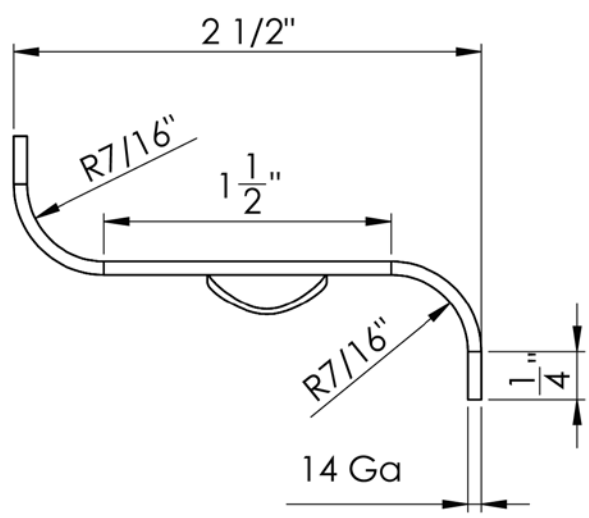

# RA-39SM

**REFRACTORY ANCHORS, INC.**

9836 South 219th East Ave. • Broken Arrow, OK 74014 • 1-800-331-3270 • 918-455-8485 • Fax: 918-455-9321