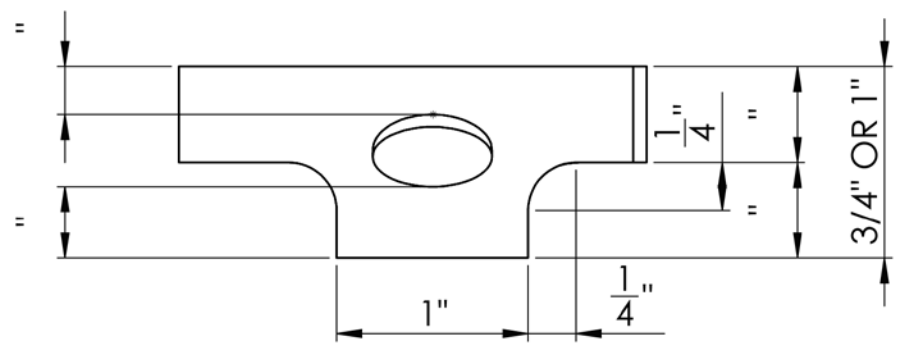

# RA-39SM

**REFRACTORY ANCHORS, INC.**

9836 South 219th East Ave. • Broken Arrow, OK 74014 • 1-800-331-3270 • 918-455-8485 • Fax: 918-455-9321