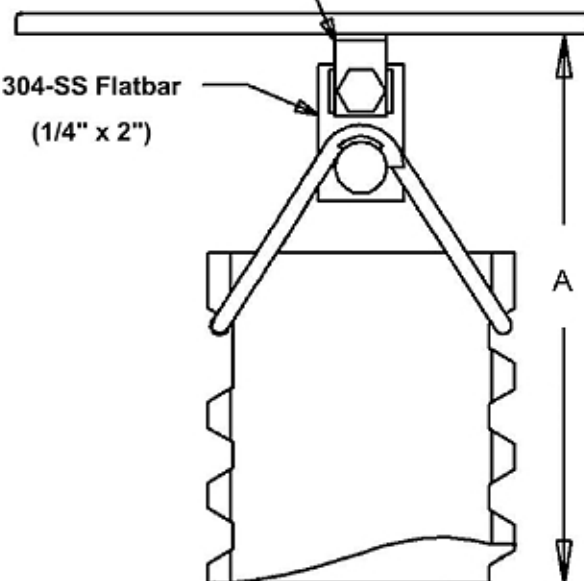

## Metallic / Ceramic Anchor

3/8" Bolt for  
Temporary Support

Carbon Clip (A-36)

304-SS Flatbar  
(1/4" x 2")

REFRACTORY ANCHORS, INC.