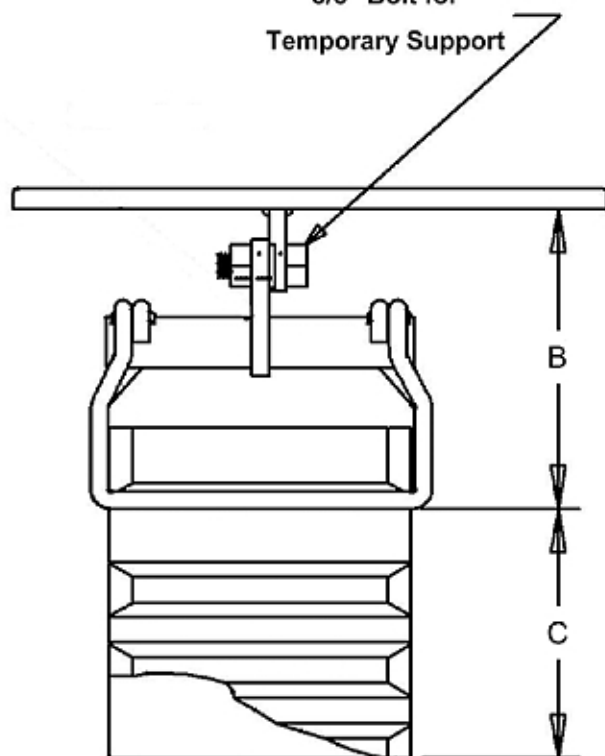

## Metallic / Ceramic Anchor

3/8" Bolt for  
Temporary Support

Carbon Clip (A-36)

304-SS Flatbar  
(1/4" x 2")

REFRACTORY ANCHORS, INC.