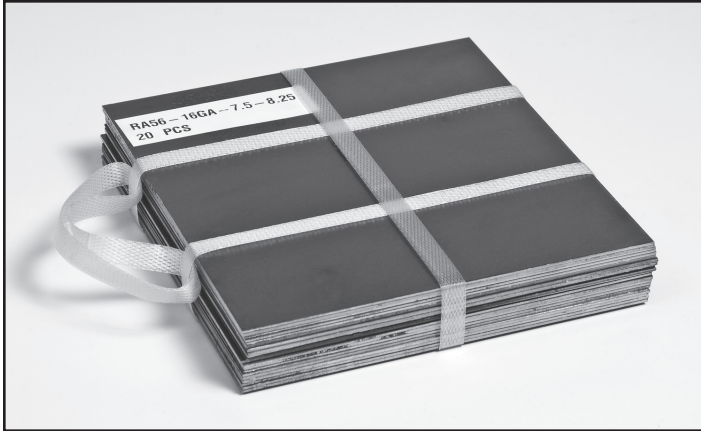

## **RA-56 BRICK SHIMS**

Refractory Anchors, Inc. is pleased to offer a variety of brick shims available in popular sizes:

All Brick Shims sold by RAI are now available in EASY TO CARRY packaging. The convenient handle can be configured on any size bundle. Most common are bundles of 25 each with custom sizes / weights available upon request.

Each bundle of BRICK SHIMS is clearly marked with a label identifying the shim sizes and bundle quantity.

Refractory Anchors, Inc. keeps the following items in stock for immediate shipment:

- 8-1/2" X 7-1/2" Straight ..... (215mm X 195mm)
- 8-1/2" X 7-1/2" Folded 1" on Short Side ..... (215mm X 195mm)
- 8-1/2" X 1-1/2" Straight.....(215mm X 40mm)
- 7-1/2" X 2" Straight.....(195mm X 40mm)